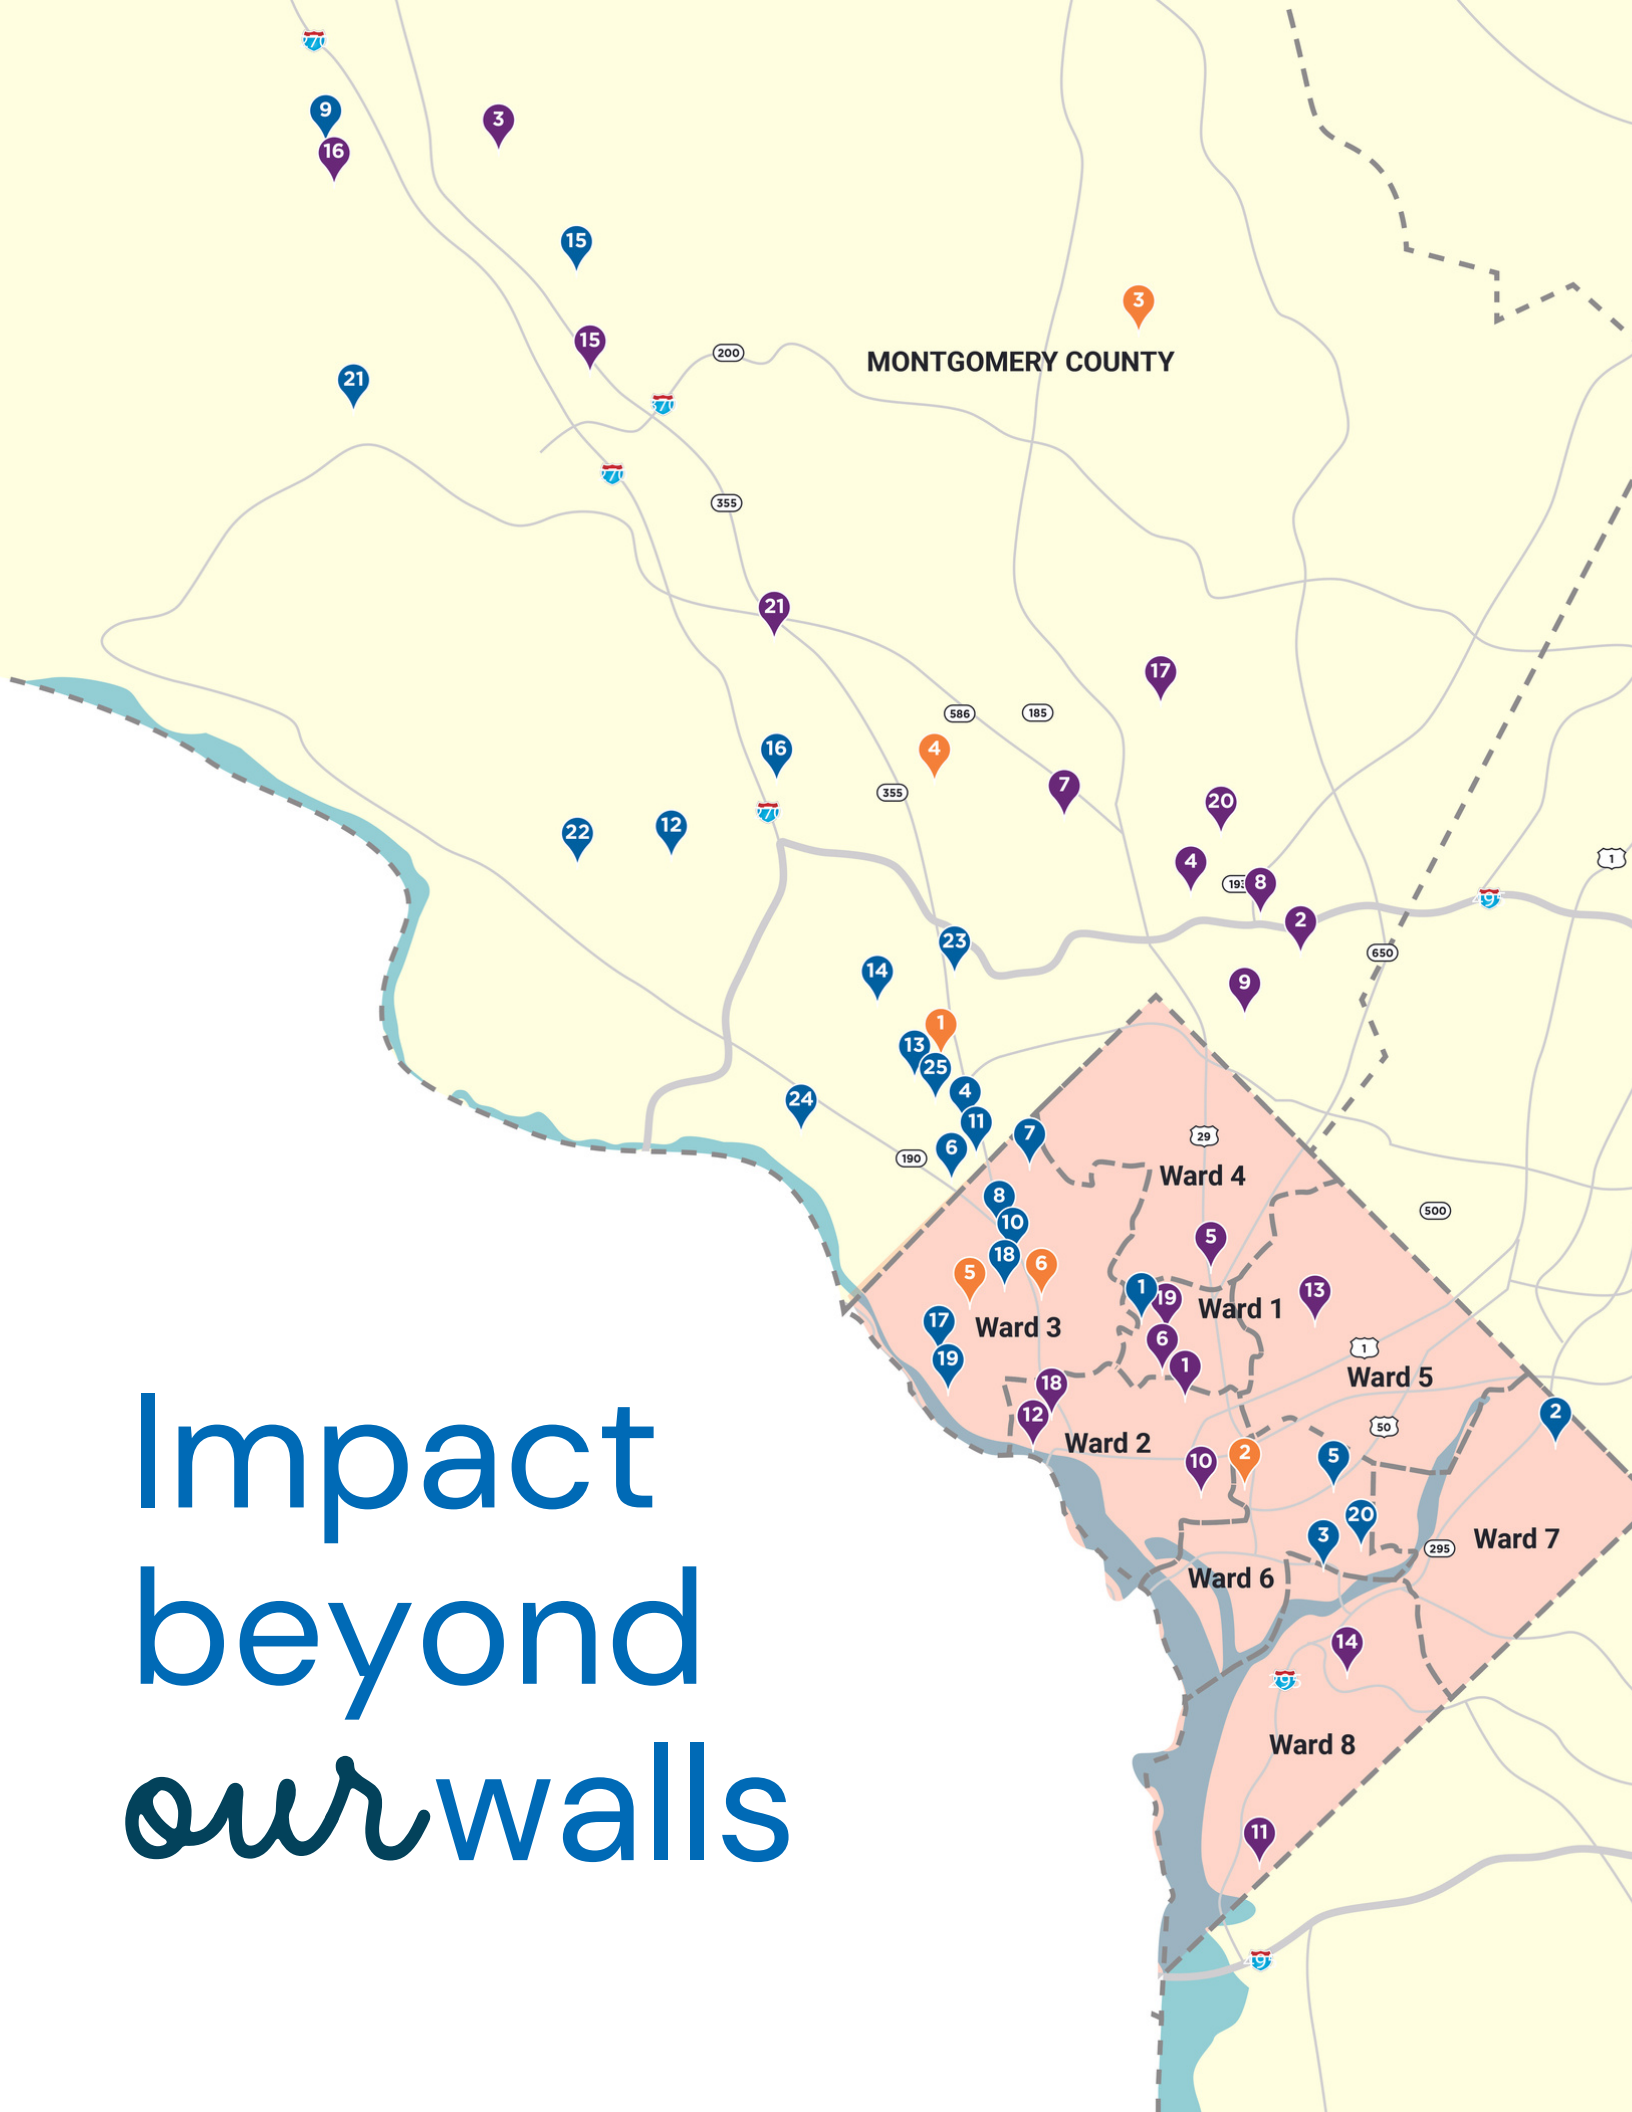

Impact
beyond
our walls

50+ LOCATIONS ACROSS THE DC METRO AREA

Theatre for Change

- 01 Cardozo Education Campus
- 02 Eastern Middle School
- 03 Watkins Mill High School
- 04 Sligo Middle School
- 05 Theodore Roosevelt High School
- 06 Columbia Heights Educational Campus
- 07 Albert Einstein High School
- 08 Montgomery Blair High School
- 09 Silver Spring International Middle School
- 10 Martin Luther King Jr. Memorial Library
- 11 DC Metropolitan Police Academy
- 12 Georgetown University
- 13 Catholic University of America University
- 14 FAN Programs
- 15 Gaithersburg High School
- 16 Seneca Valley High School
- 17 John F. Kennedy High School
- 18 Duke Ellington School of the Arts
- 19 Sacred Heart Bilingual School
- 20 Northwood High School
- 21 Richard Montgomery High School

Performances, Classes & Exhibits

- 01 Imagination Stage
- 02 National Building Museum
- 03 Olney Theatre Center
- 04 Charles E Smith Jewish Day School
- 05 American University
- 06 Sidwell Friends Lower School

Education Residencies

- 01 Bancroft Elementary School
- 02 Houston Elementary School
- 03 Tyler Elementary School
- 04 Norwood Park Preschool
- 05 School Within School
- 06 Somerset Elementary School
- 07 Blessed Sacrament School
- 08 Georgetown Day School
- 09 BlackRock Center for the Arts
- 10 Janney Elementary School
- 11 Concord Hill School
- 12 Cabin John Middle School
- 13 Bethesda Elementary School
- 14 Bradley Hills Elementary School
- 15 South Lake Elementary School
- 16 Farmland Elementary School
- 17 Key Elementary School
- 18 National Presbyterian School
- 19 The River School
- 20 Payne Elementary School
- 21 Thurgood Marshall Elementary School
- 22 Bullis School
- 23 Stone Ridge School of the Sacred Heart
- 24 Bannockburn Elementary School
- 25 Sidwell Friends Lower School