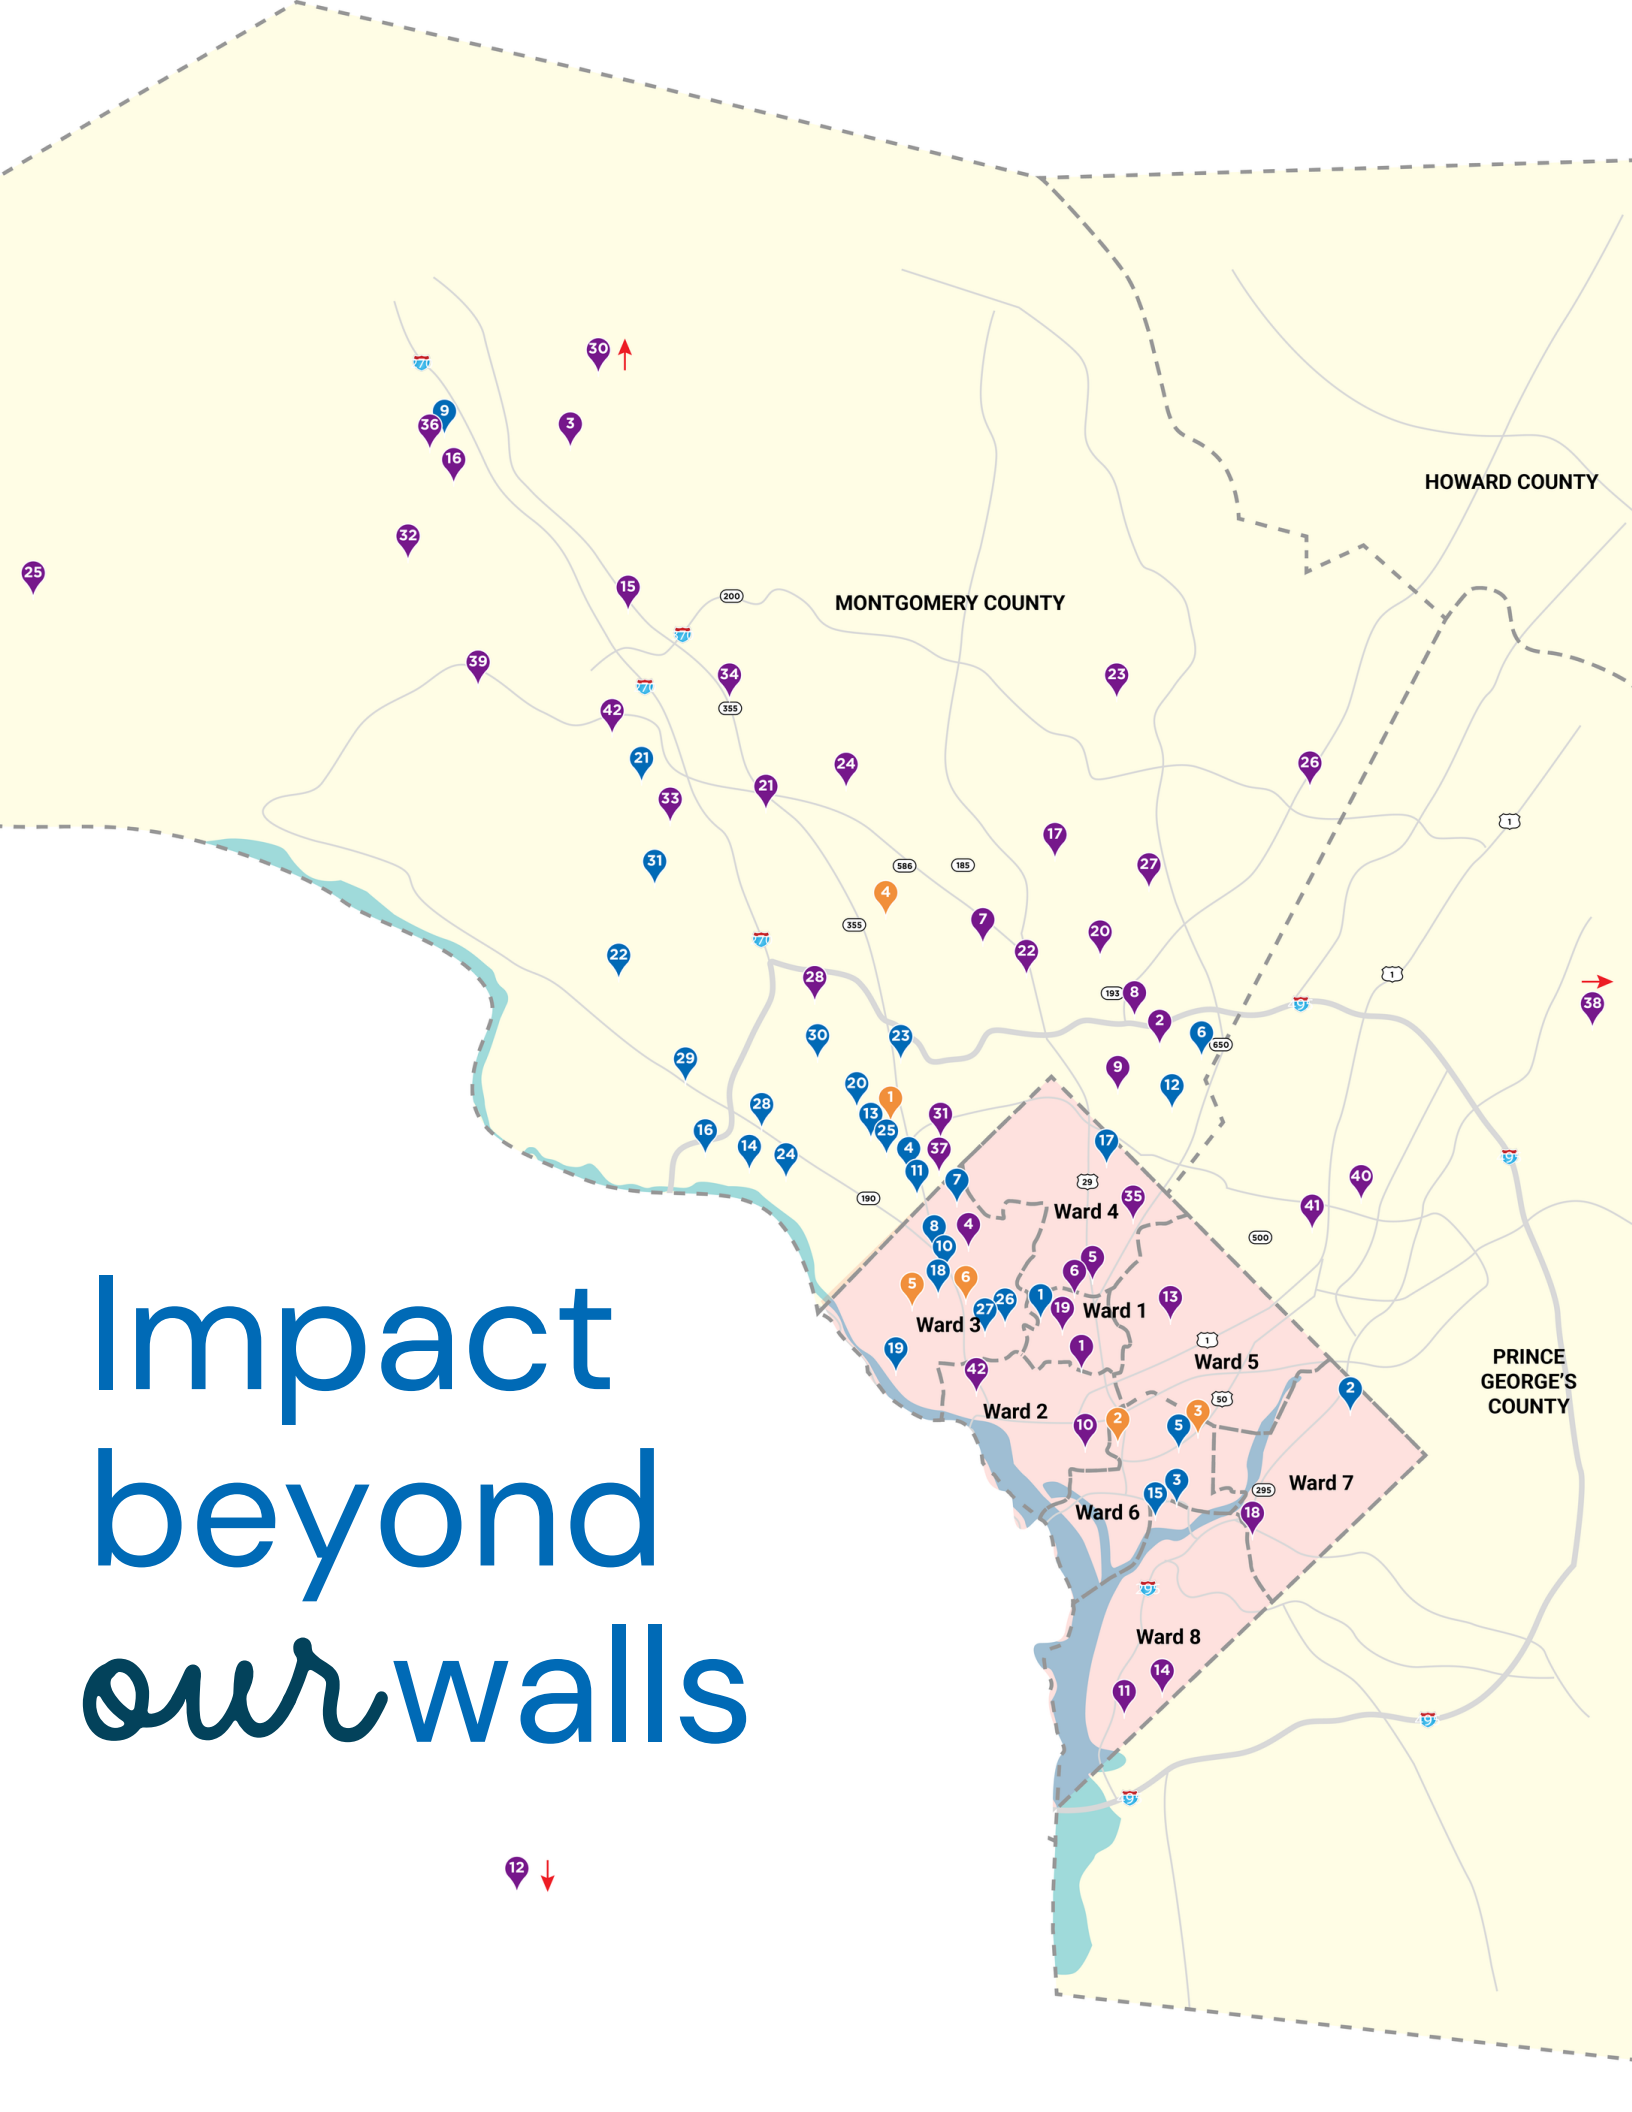

Impact beyond *our* walls

75+ LOCATIONS ACROSS THE DC METRO AREA

Education Residencies

- 01 Bancroft Elementary School
- 02 Houston Elementary School
- 03 Tyler Elementary School
- 04 Norwood Park Preschool
- 05 School Within School
- 06 JoAnn Leleck Elementary School
- 07 Blessed Sacrament School
- 08 Georgetown Day School
- 09 BlackRock Center for the Arts
- 10 Janney Elementary School
- 11 Concord Hill School
- 12 Rolling Terrace Elementary School
- 13 Bethesda Elementary School
- 14 Suburban Nursery School
- 15 Van Ness Elementary School
- 16 Carderock Springs Elementary School
- 17 Takoma Elementary School
- 18 National Presbyterian School
- 19 The River School
- 20 Beth El Preschool
- 21 Lakewood Elementary School
- 22 Bullis School
- 23 Stone Ridge School of the Sacred Heart
- 24 Bannockburn Elementary School
- 25 Sidwell Friends Lower School
- 26 John Eaton Elementary School
- 27 National Cathedral School
- 28 The Primary Day School
- 29 Norwood School
- 30 Wyngate Elementary School
- 31 Cold Springs Elementary School